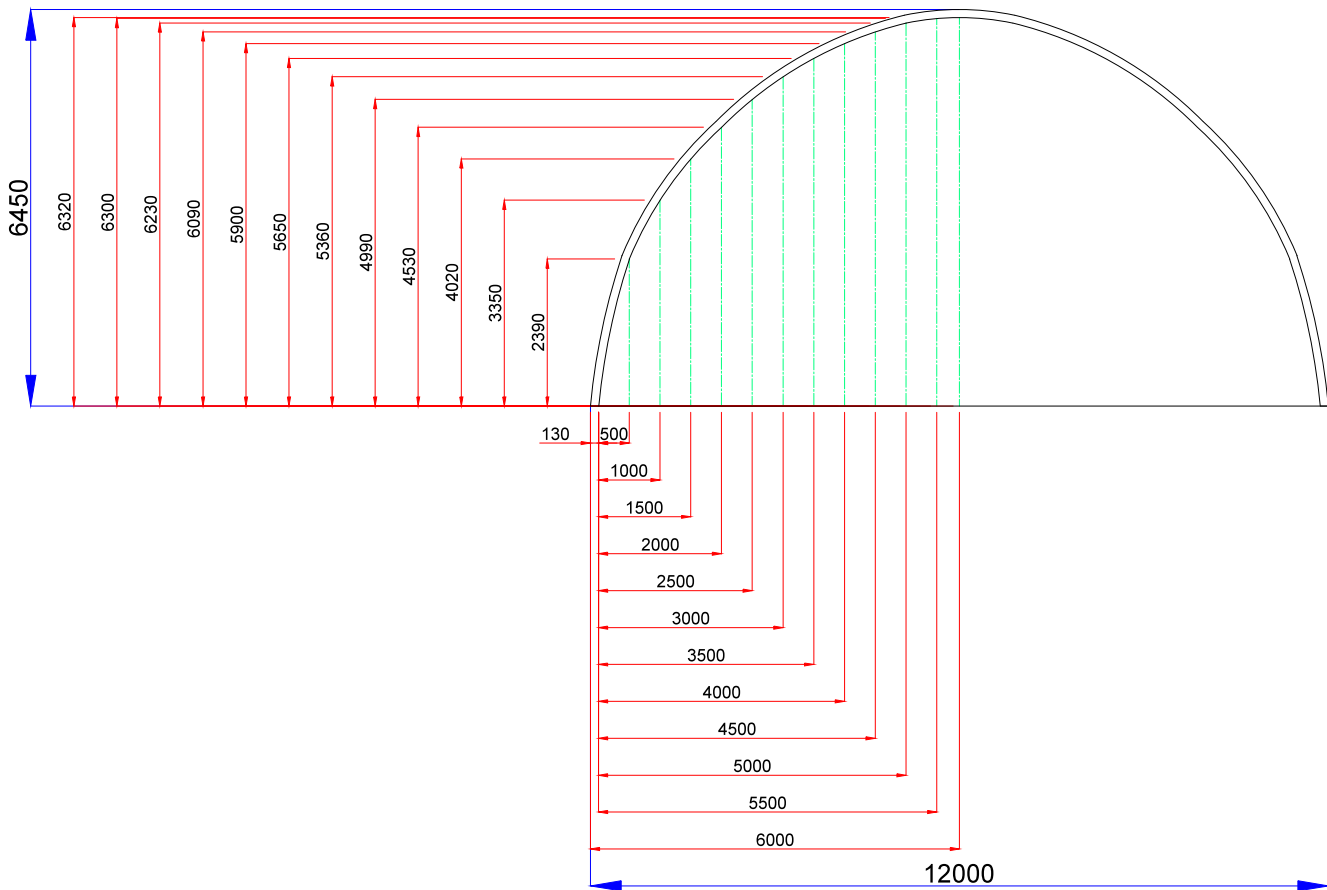

Dimensions

Dimensions (in mm, red on the inside, blue on the outside)

Developed vault

19.45 m

Length

Minimum 12 m, extendable on request by the selected space between arches