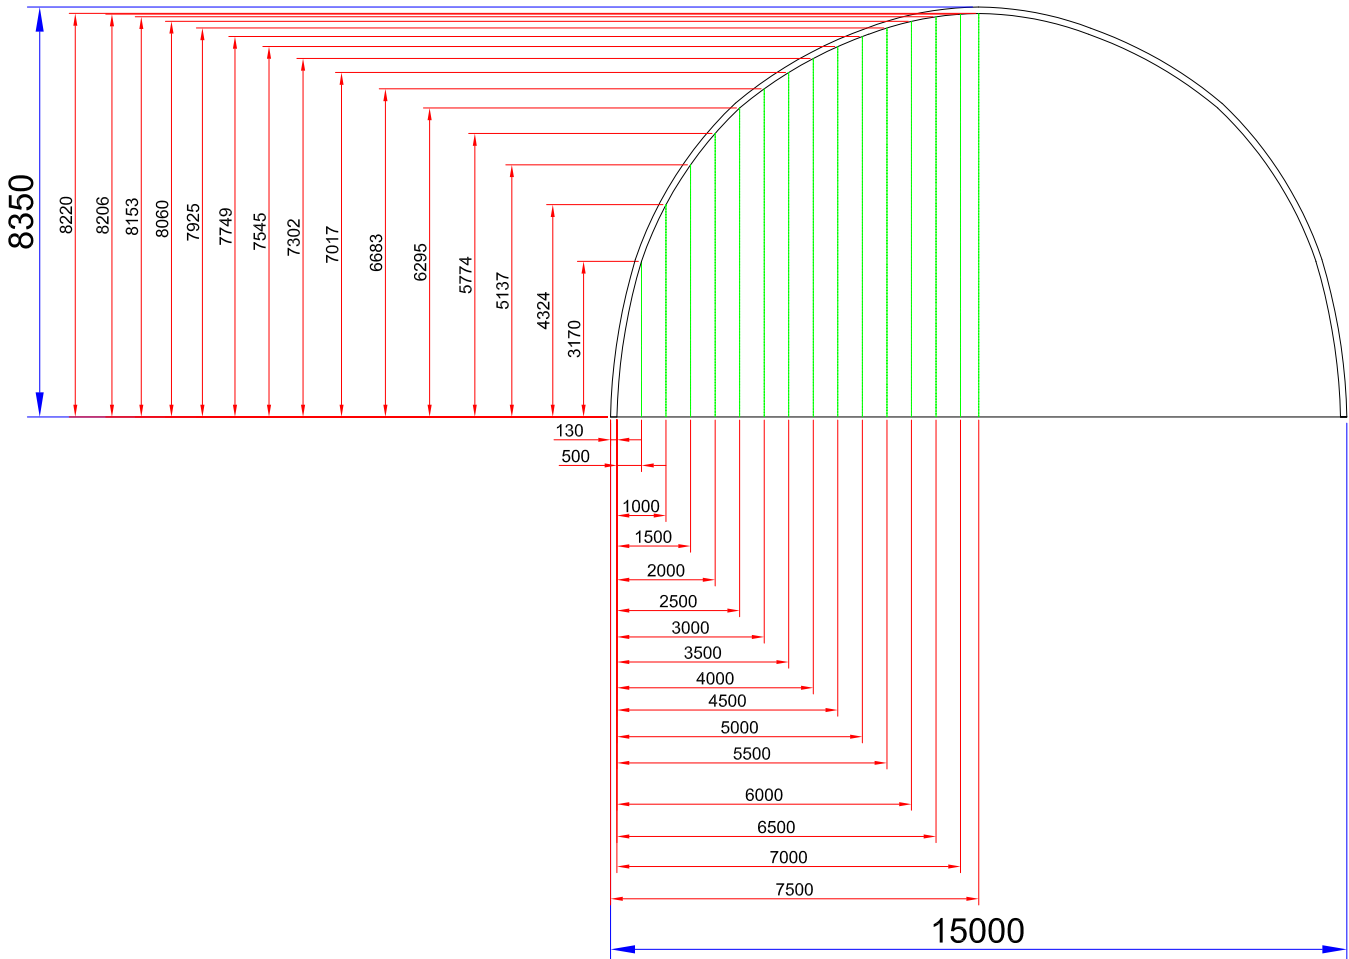

Dimensions

Dimensions (in mm, red on the inside, blue on the outside)

Developed vault

25 m

Length

Minimum 12 m, extendable on request by the selected space between arches